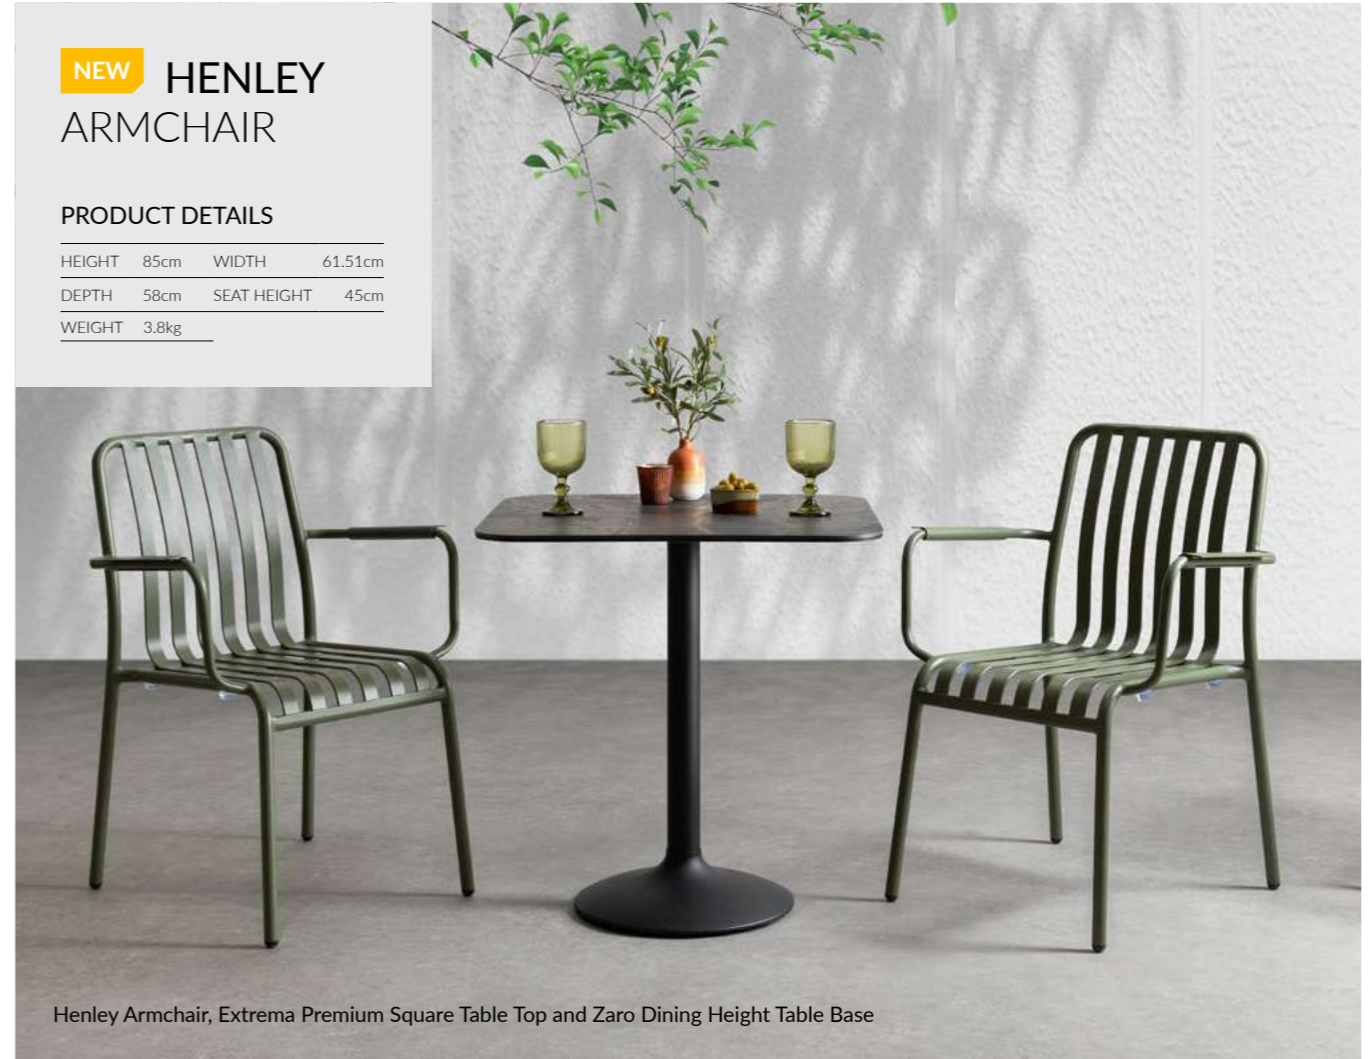

Henley Armchair, Extrema Premium Square Table Top and Zaro Dining Height Table Base

**SIDE CHAIR AND ARMCHAIR AVAILABLE IN THREE COLOURS**