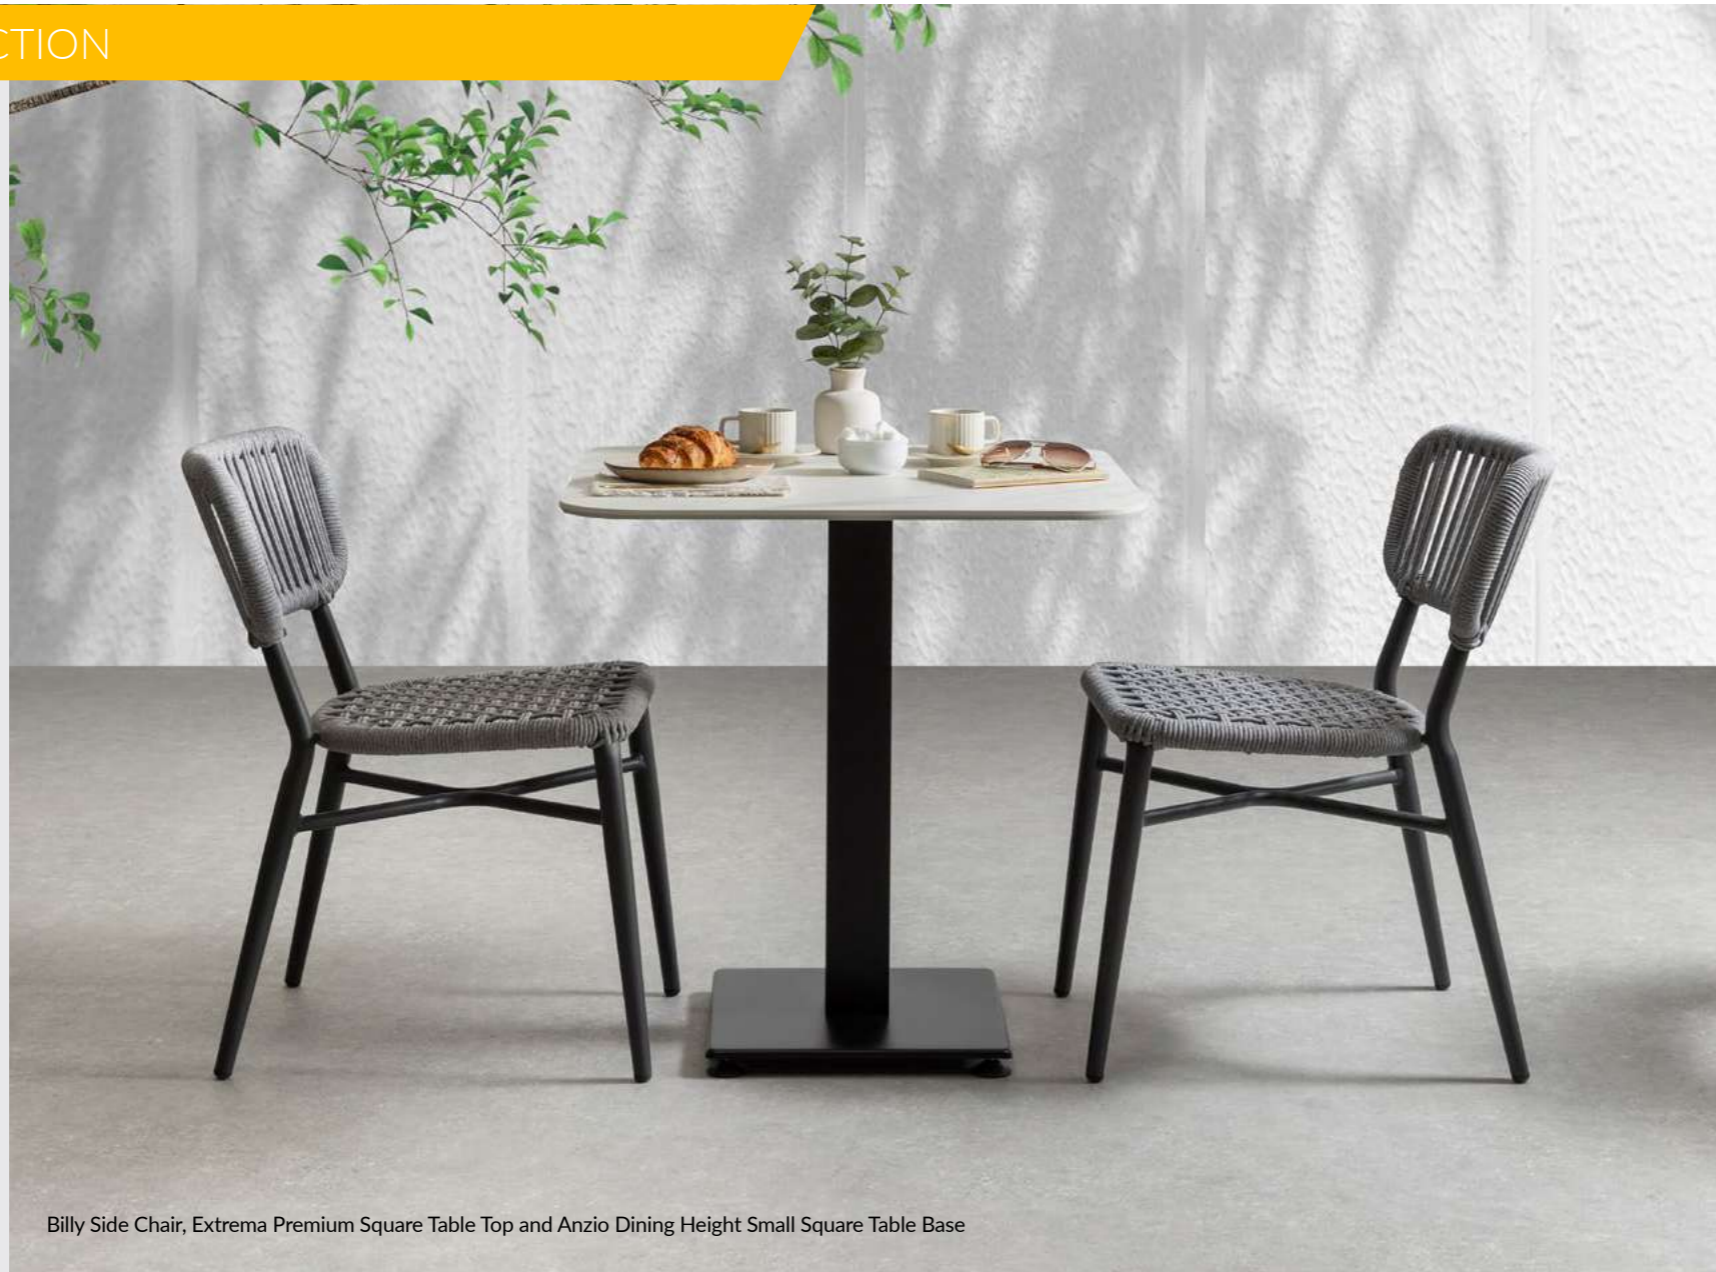

NEW

BILLY COLLECTION

FEATURES AND BENEFITS

- Strong rust-proof, lightweight aluminium frame
- Smooth powder-coated finish
- High quality weather-resistant rope seat and back
- Shaped frame and supportive seat for optimum comfort
- Stackable up to 4 chairs
- Floor protectors fitted
- For outdoor and indoor use

COLOURS

NEW

BILLY SIDE CHAIR

PRODUCT DETAILS

HEIGHT	77.5cm	WIDTH	49cm
DEPTH	60cm	SEAT HEIGHT	45.5cm
WEIGHT	3.4kg		

Billy Side Chair, Extrema Premium Square Table Top and Anzio Dining Height Small Square Table Base

NEW

BILLY ARMCHAIR

PRODUCT DETAILS

HEIGHT	76cm	WIDTH	57cm
DEPTH	60.5cm	SEAT HEIGHT	46cm
WEIGHT	4.6kg