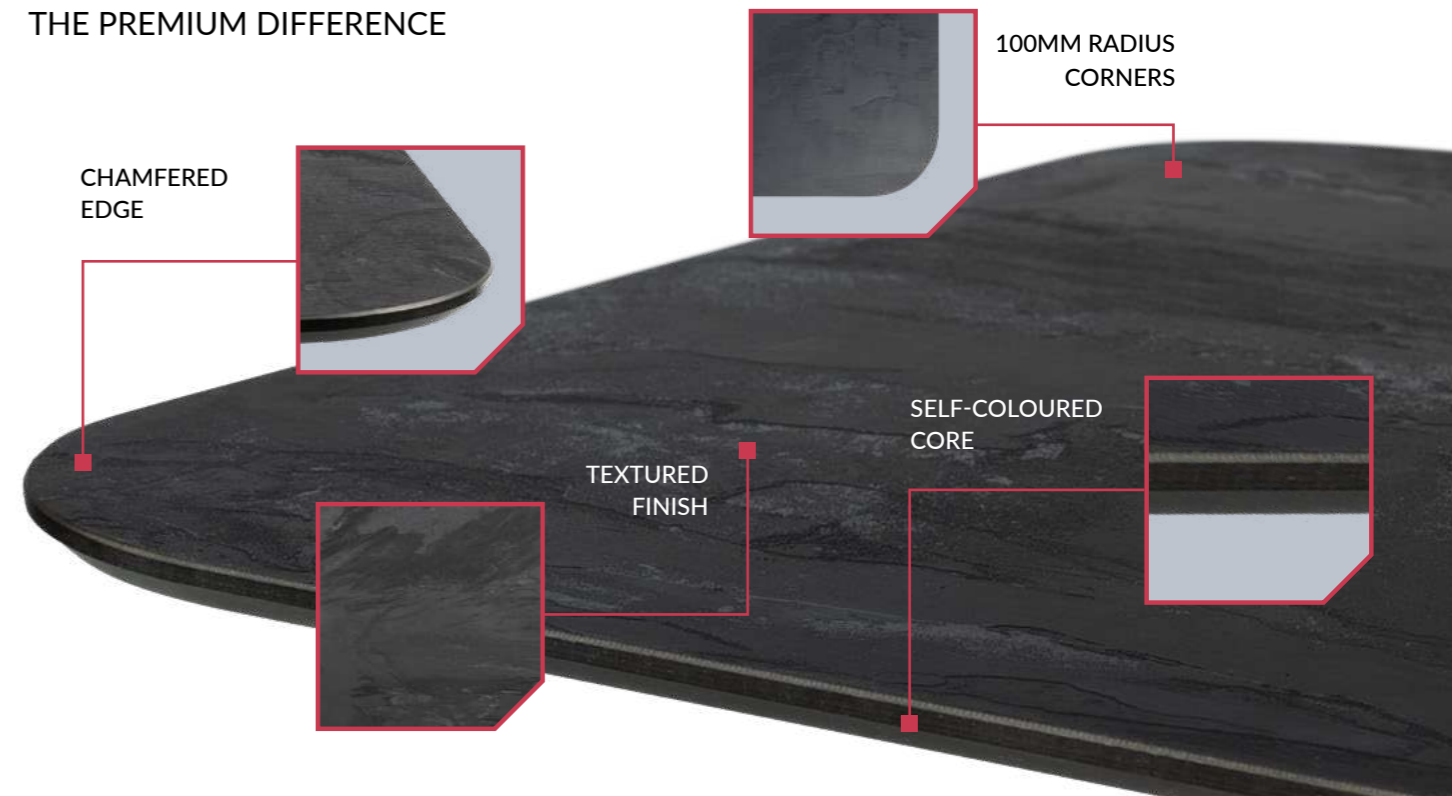

### EXTREMA PREMIUM TOPS

As the newest addition to our popular Extrema range, Premium Table Tops offer a luxurious, contemporary look with the same tough practicality that Extrema is renowned for.

Extrema Premium Square Table Top, Anzio Dining Height Large Square Table Base and Henley Side Chair

WHITE MARBLE

NEW

BLACK MOON

NEW

BEIGE TRAVERTINE

Extrema Premium Rectangular Table Top, Boston Sleek Dining Height Large Rectangular Radius Edges Table Base and Savanna Side Chair

### THE PREMIUM DIFFERENCE

CHAMFERED EDGE

100MM RADIUS CORNERS

TEXTURED FINISH

SELF-COLOURED CORE