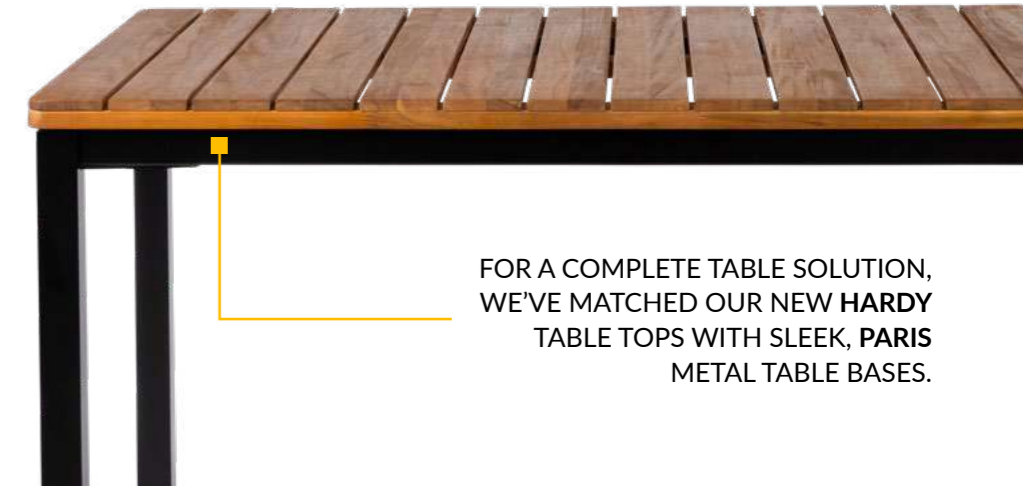

### FEATURES AND BENEFITS

- Crafted from beautiful Acacia wood
- Classic slatted design
- Attractive oiled finish
- Strong and durable
- Easy to fit to a table base
- Available in a variety of shapes and sizes
- Regular maintenance required to prevent discolouration
- For outdoor and indoor use

Hardy Complete Table and Side Chair

NEW

Round Dining Height Table

NEW

Rectangular Dining Height Table

Square Dining Height Table

Crafted from beautiful Acacia wood with classic slatted design

FOR A COMPLETE TABLE SOLUTION, WE'VE MATCHED OUR NEW **HARDY** TABLE TOPS WITH SLEEK, **PARIS** METAL TABLE BASES.