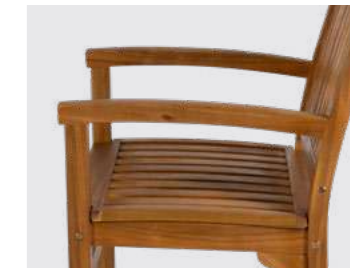

**NEW** HARDY  
ARMCHAIR

**PRODUCT DETAILS**

HEIGHT	90cm	WIDTH	54.3cm
DEPTH	59cm	SEAT HEIGHT	45cm
WEIGHT	8.2kg		

Beautifully crafted wood  
with gentle curves