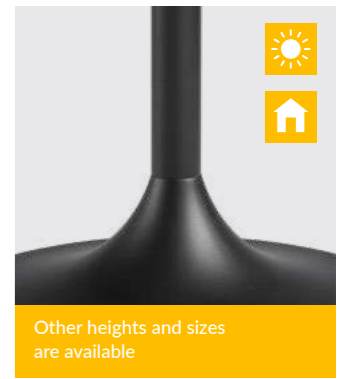

ZARO TABLE BASES ■