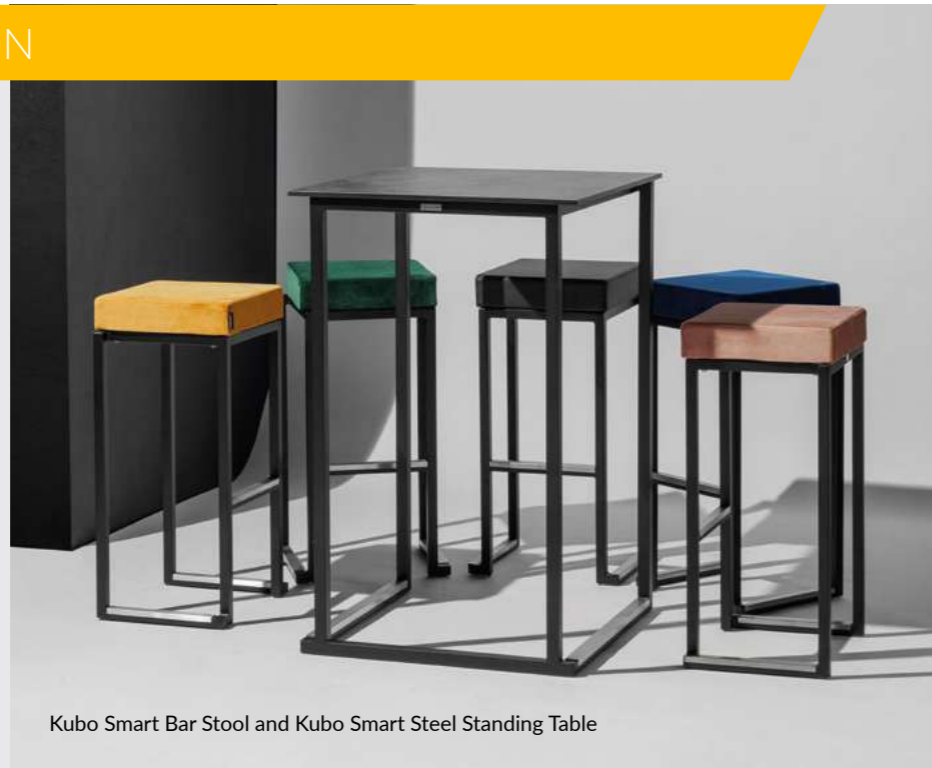

KUBO COLLECTION

FEATURES AND BENEFITS

- Frames constructed from black or white powder-coated steel
- Stackable up to 10 stools or tables
- Transport and storage trolley available
- Tables feature 18mm interchangeable tops
- Stools feature 80mm thick interchangeable seat cushions
- Faux leather or velvet fire-retardant cushions
- For Indoor use

Kubo Smart Bar Stool and Kubo Smart Steel Standing Table