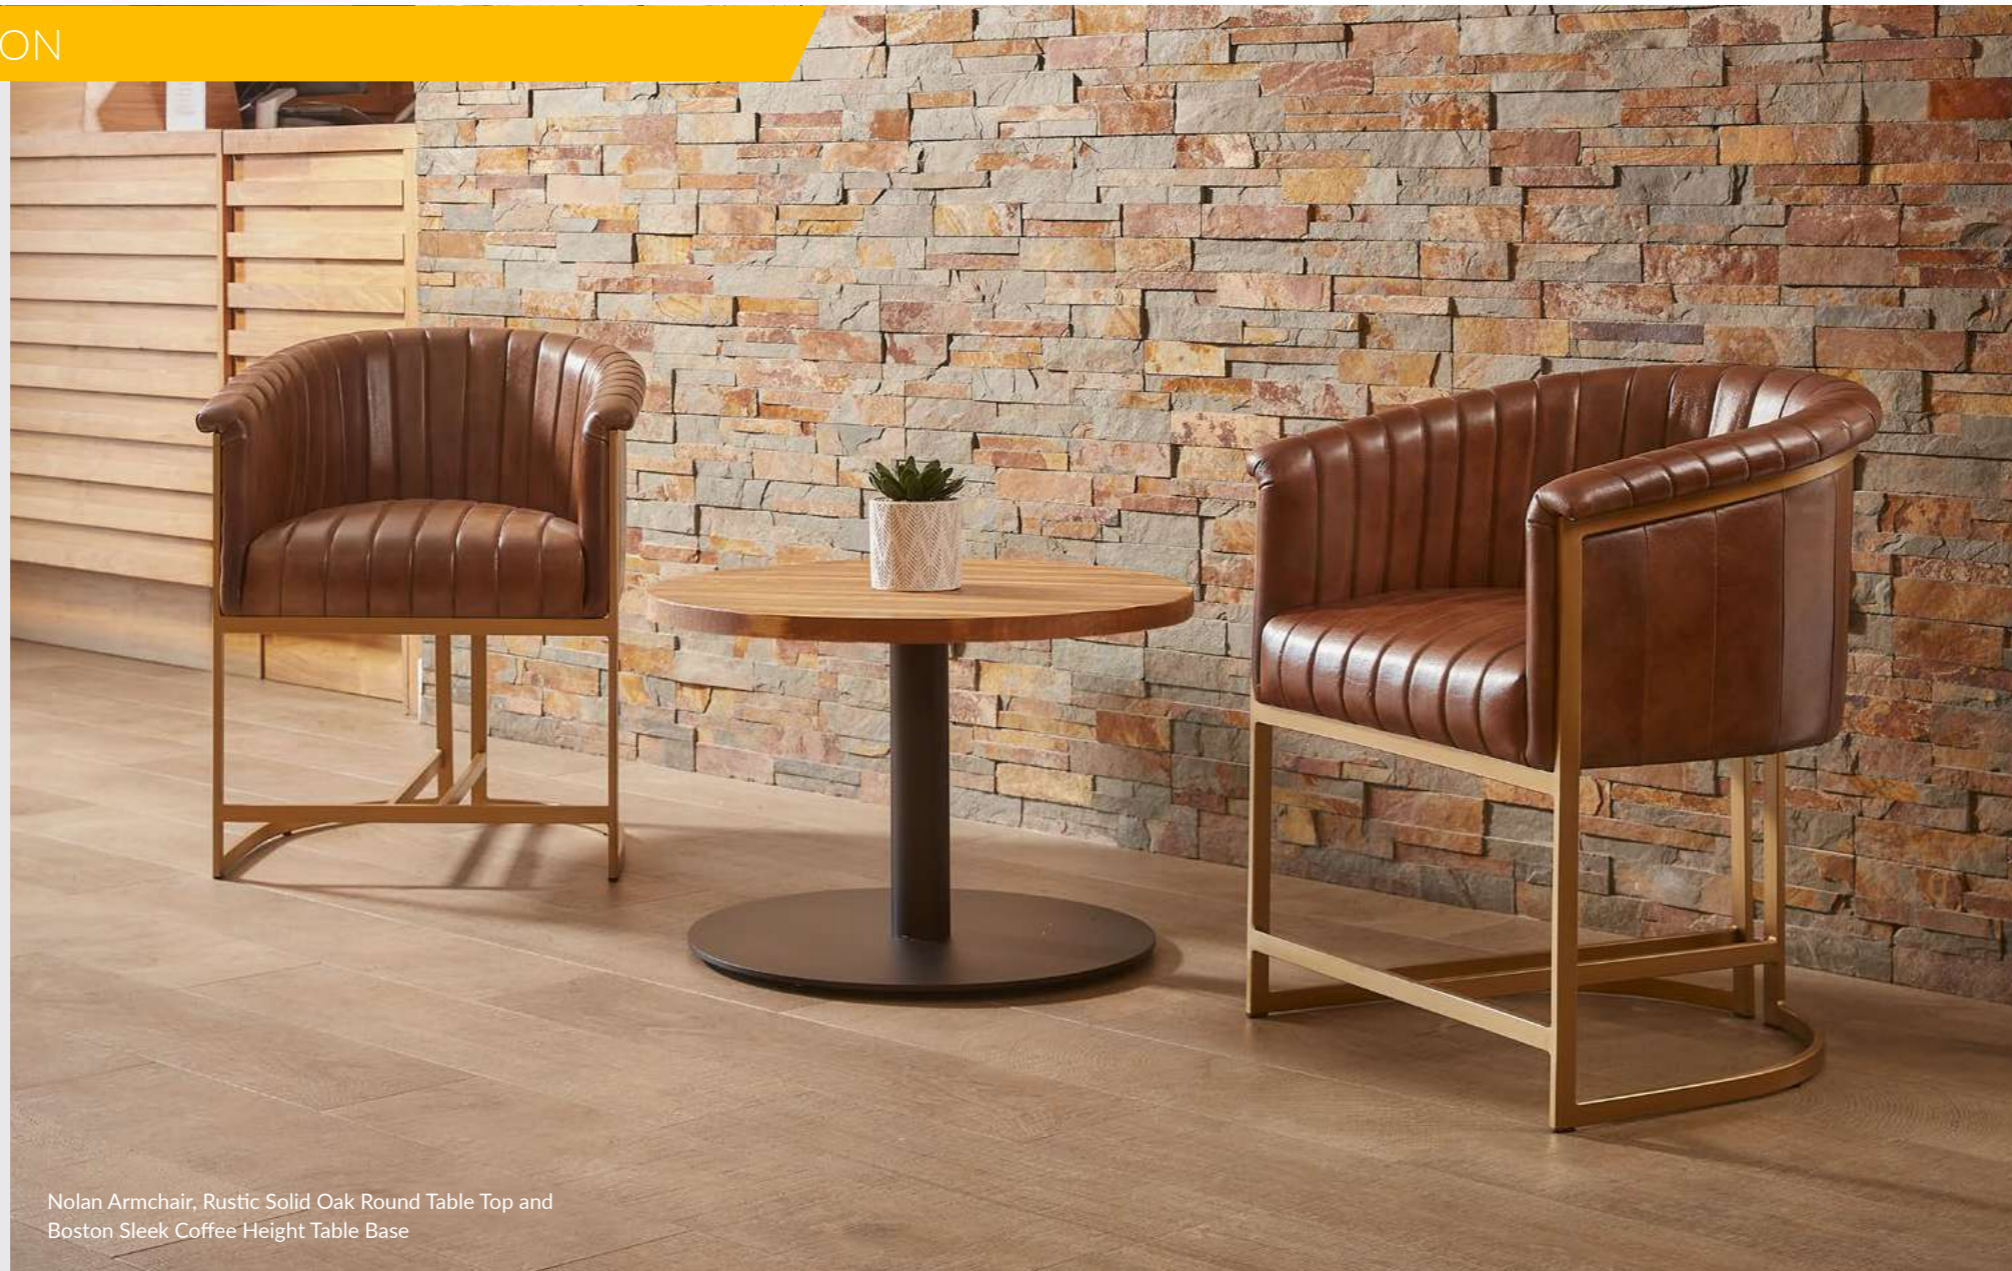

NOLAN COLLECTION

FEATURES AND BENEFITS

- Retro, Art-Deco-inspired design
- Seat and backrest crafted from 100% genuine leather in pecan brown
- Stitched, ribbed upholstery
- Sturdy metal frame in a gold finish
- Floor protectors fitted
- For indoor use

COLOURS

NOLAN ARMCHAIR

PRODUCT DETAILS

HEIGHT	76cm	WIDTH	62cm
DEPTH	59cm	SEAT HEIGHT	49cm
WEIGHT	11.4kg		

Nolan Armchair, Rustic Solid Oak Round Table Top and Boston Sleek Coffee Height Table Base

NOLAN BAR STOOL

PRODUCT DETAILS

HEIGHT	104cm	WIDTH	62cm
DEPTH	62cm	SEAT HEIGHT	76cm
WEIGHT	15.5kg