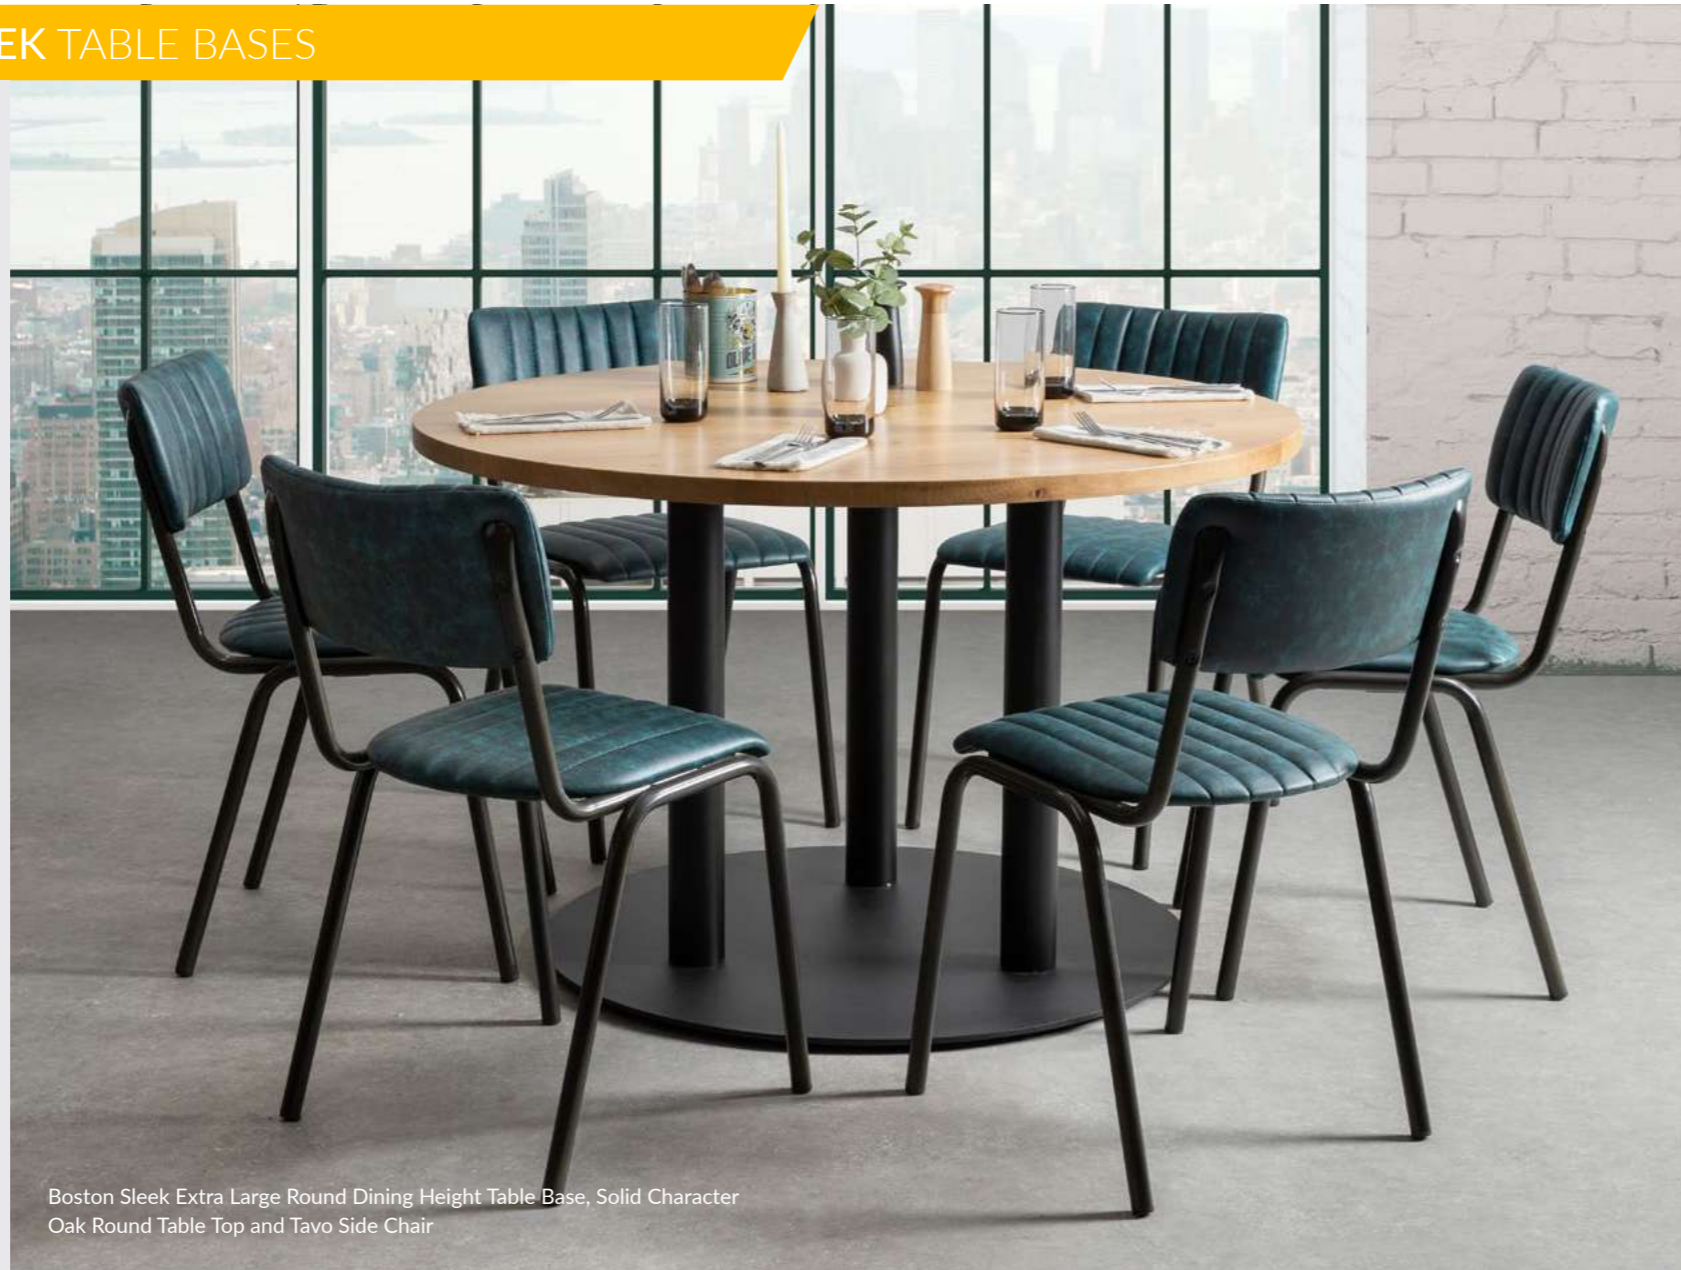

NEW BOSTON SLEEK TABLE BASES

FEATURES AND BENEFITS

- Crafted from black powder-coated steel and aluminium
- Sleek, modern design in round, square, radius and rectangular formats
- Extremely strong, durable and low maintenance
- Available with black, black and gold, or fluted columns
- Heavy base plate and adjustable feet for stability
- Available in coffee, dining, mid, or bar height
- For indoor use

COLOURS

ALL BOSTON SLEEK BASE ELEMENTS ARE INTERCHANGEABLE.

SEE PAGE 74 FOR OUR BOSTON SLEEK BASE CONFIGURATION GUIDE.

Boston Sleek Extra Large Round Dining Height Table Base, Solid Character Oak Round Table Top and Tavo Side Chair

NEW BOSTON SLEEK EXTRA LARGE ROUND TABLE BASES

FEATURES AND BENEFITS

- Three columns on an extra large base
- Crafted from black powder-coated steel
- Holds table tops up to 150cm square or 180cm round
- Available with black, black and gold, or fluted columns