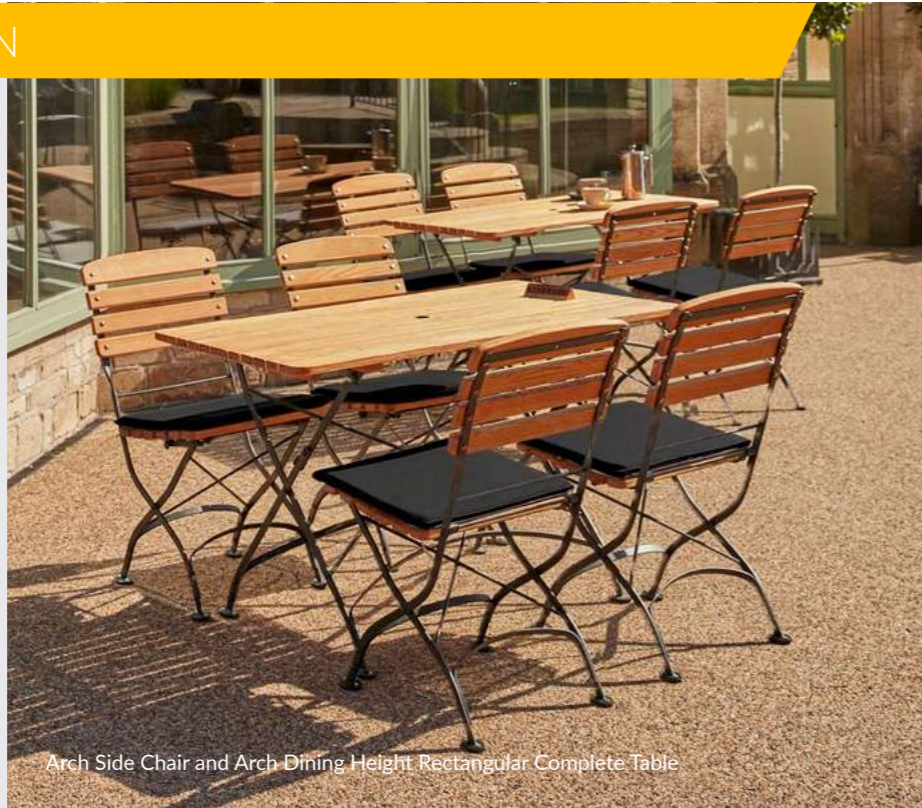

ARCH COLLECTION

FEATURES AND BENEFITS

- Made from high-quality Robinia wood
- Frames constructed from galvanised wrought iron
- Tables feature central parasol hole
- Furniture can be folded for easy storage
- Seat pad cushion available
- For outdoor use

COLOURS

Arch Side Chair and Arch Dining Height Rectangular Complete Table