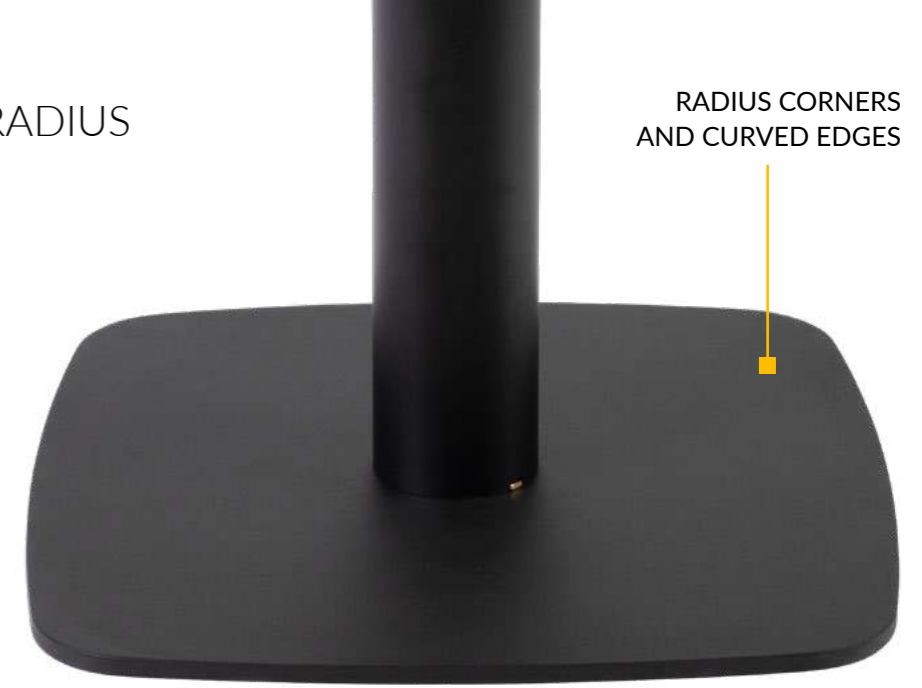

FEATURES AND BENEFITS

- Sleek contemporary design
- Stylish fluted aluminium column
- Black powder-coated steel base
- Sleek, modern design in round, square, radius and rectangular formats

COLOURS

STYLISH FLUTED  
ALUMINIUM COLUMN

**NEW** BOSTON SLEEK RADIUS  
EDGES TABLE BASES

FEATURES AND BENEFITS

- Modern high-end design
- Radius corners and curved edges
- Crafted from black powder-coated steel
- Available as square or rectangle base

COLOURS

RADIUS CORNERS  
AND CURVED EDGES

Boston Sleek Fluted Large Square Dining Height Table Base, Genuine Carrara Marble Square Table Top and Wishbone Style Armchair

Boston Sleek Radius Edges Large Rectangular Dining Height Table Base, Extrema Premium Rectangular Table Top and Savanna Side Chair