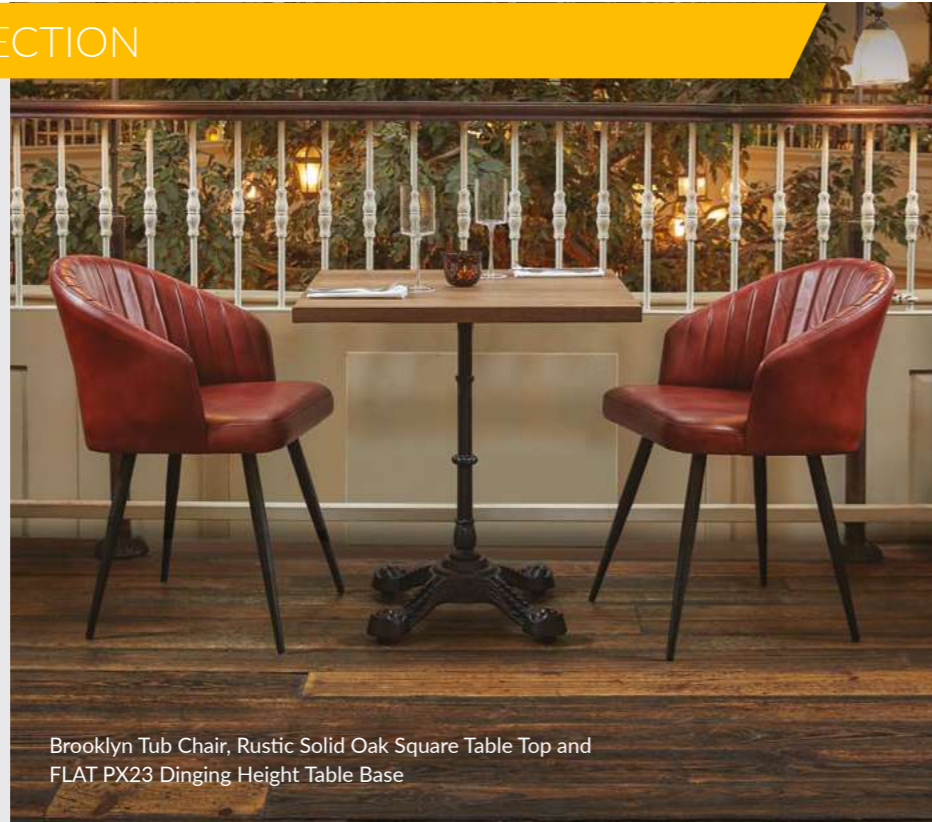

BROOKLYN COLLECTION

FEATURES AND BENEFITS

- Genuine leather seat and backrest in a choice of four colours
- Striking ribbed upholstery on inside back
- Strong powder-coated iron frame
- Bar Stool has metal footrest for additional support
- For indoor use

COLOURS

*Not available as a Bar Stool

Brooklyn Tub Chair, Rustic Solid Oak Square Table Top and FLAT PX23 Dinging Height Table Base