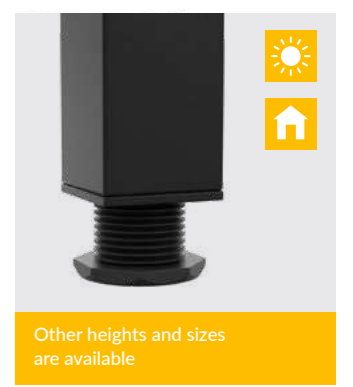

PARIS TABLE BASES ■