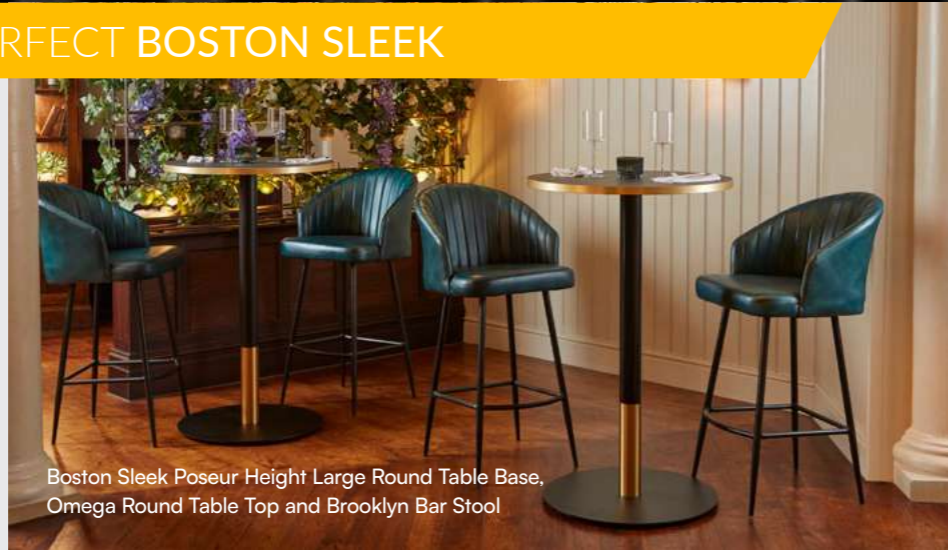

CREATE YOUR PERFECT BOSTON SLEEK

The Boston Sleek Table Bases are so versatile, they will look great with any choice of commercial table top.

But with so many options to choose from, where do you start. Just follow our easy step-by-step guide.

Boston Sleek Poseur Height Large Round Table Base, Omega Round Table Top and Brooklyn Bar Stool