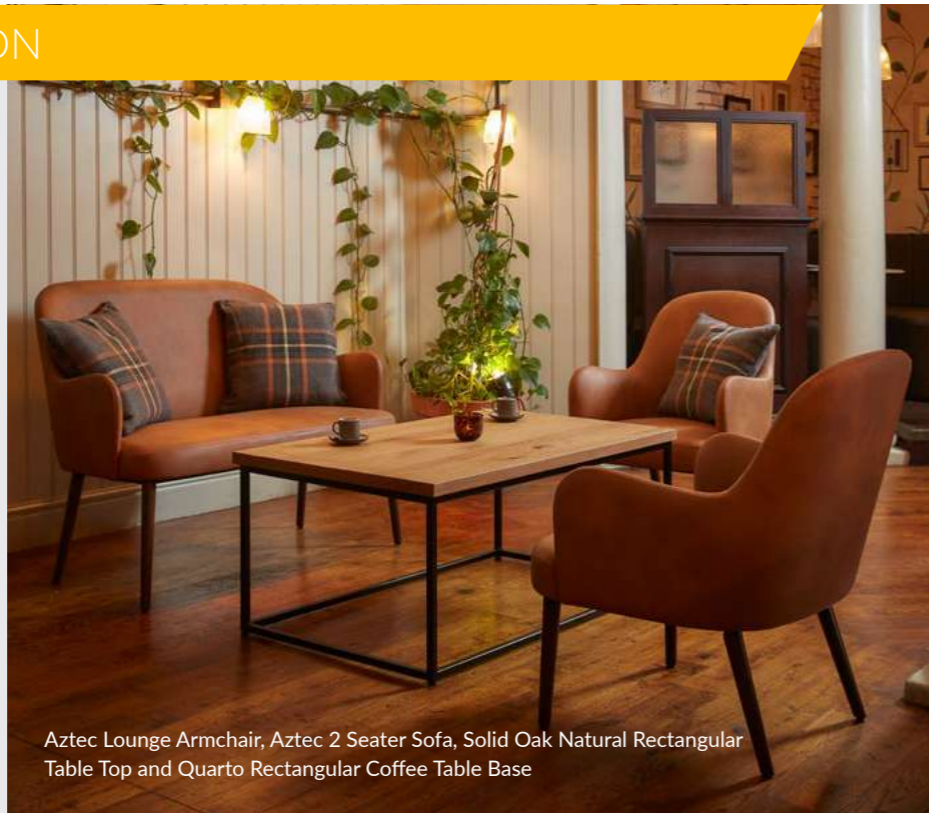

AZTEC COLLECTION

FEATURES AND BENEFITS

- Sturdy beech frame
- Elegant, modern design
- High quality faux leather upholstery
- Deep, padded seat for optimum comfort
- Metal frame under seat for additional strength
- Strong and durable
- For indoor use

COLOURS

Aztec Lounge Armchair, Aztec 2 Seater Sofa, Solid Oak Natural Rectangular Table Top and Quarto Rectangular Coffee Table Base